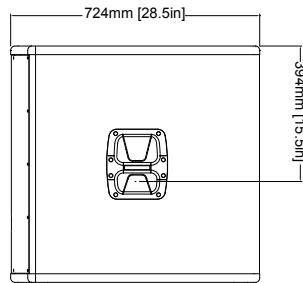

# ► PRX818XLF 18" Self-Powered Extended Low Frequency Subwoofer System

## Dimensions:

mm [in]

Dimensions in mm (in)

JBL Professional  
8500 Balboa Boulevard, P.O. Box 2200  
Northridge, California 91329 U.S.A.

© Copyright 2017 JBL Professional  
[www.jblpro.com](http://www.jblpro.com)