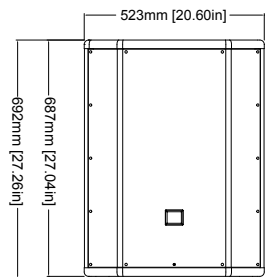

# ► PRX818XLF 18" Self-Powered Extended Low Frequency Subwoofer System

## Block Diagram:

## Dimensions:

mm [in]

Dimensions in mm (in)

JBL Professional  
8500 Balboa Boulevard, P.O. Box 2200  
Northridge, California 91329 U.S.A.

© Copyright 2017 JBL Professional  
[www.jblpro.com](http://www.jblpro.com)