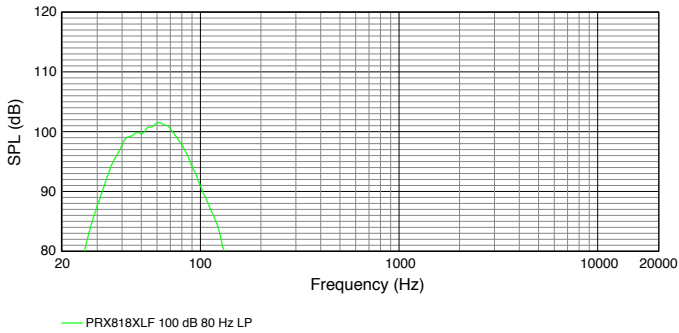

# ► PRX818XLF 18" Self-Powered Extended Low Frequency Subwoofer System

## Frequency Response: