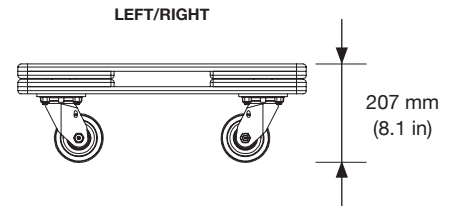

## HIGHLIGHTS

- Vertical transport cart for SRX922
- Support for two cabinets
- Truck-friendly dimensions
- Built-in stacking features for easy storage
- Heavy duty casters
- One black ratchet strap included

## DESCRIPTION

The SRX922 VT Vertical Transporter is a robust and lightweight cart assembly designed for vertically transporting two SRX922 loudspeaker cabinets. Constructed from outdoor-grade birch plywood, the SRX922 VT measures 1,120 mm (44.1 in) in width and 600 mm (23.6 in) in depth. The transporter consists of two main components: a bottom cart and a top lid. The top lid stabilizes the stacked cabinets and provides a flat surface for stacking additional equipment during transport. A 50 mm (2 in) wide black ratchet strap is included to secure the complete assembly. When not in use, multiple carts can be stacked together for efficient storage using the built-in storage stacking features. For individual SRX922 cabinet transport, an accessory caster board and cover (SRX922 ACC) are available. For additional information on the SRX922 VT and related use cases, refer to the **SRX900 Rigging Manual**.

**DIMENSIONS**

**TECHNICAL SPECIFICATIONS**

**PHYSICAL**

**Construction :** Exterior-grade birch plywood

**Finish :** Duraflex™

**Dimensions (H x W x D)<sup>1</sup> :** 207 mm x 1,120 mm x 600 mm  
(8.1 in x 44.1 in x 23.6 in)