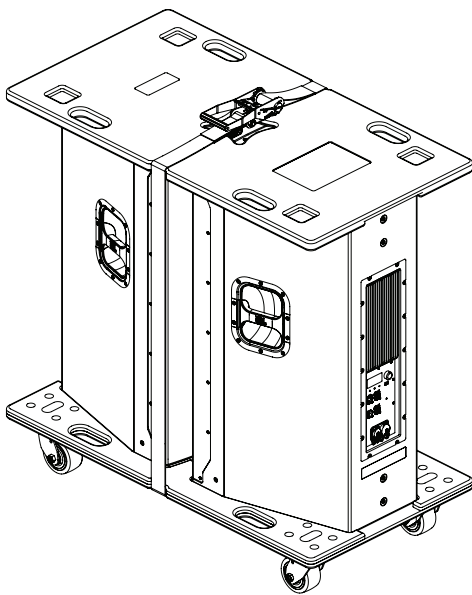

# SRX922 VT

Vertical Transporter for SRX922

## HIGHLIGHTS

- Vertical transport cart for SRX922
- Support for two cabinets
- Truck-friendly dimensions
- Built-in stacking features for easy storage
- Heavy duty casters
- One black ratchet strap included

## DESCRIPTION

The SRX922 VT Vertical Transporter is a robust and lightweight cart assembly designed for vertically transporting two SRX922 loudspeaker cabinets. Constructed from outdoor-grade birch plywood, the SRX922 VT measures 1,120 mm (44.1 in) in width and 600 mm (23.6 in) in depth. The transporter consists of two main components: a bottom cart and a top lid. The top lid stabilizes the stacked cabinets and provides a flat surface for stacking additional equipment during transport. A 50 mm (2 in) wide black ratchet strap is included to secure the complete assembly. When not in use, multiple carts can be stacked together for efficient storage using the built-in storage stacking features. For individual SRX922 cabinet transport, an accessory caster board and cover (SRX922 ACC) are available. For additional information on the SRX922 VT and related use cases, refer to the **SRX900 Rigging Manual**.

**DIMENSIONS**

**TECHNICAL SPECIFICATIONS**

**PHYSICAL**

**Construction :** Exterior-grade birch plywood

**Finish :** Duraflex™

**Dimensions (H x W x D)<sup>1</sup> :** 207 mm x 1,120 mm x 600 mm  
(8.1 in x 44.1 in x 23.6 in)