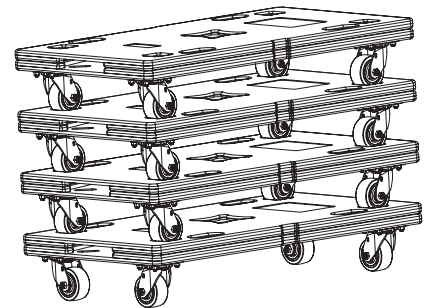

# SRX922 VT

Vertical Transporter for SRX922

## HIGHLIGHTS

- Vertical transport cart for SRX922
- Support for two cabinets
- Truck-friendly dimensions
- Built-in stacking features for easy storage
- Heavy duty casters
- One black ratchet strap included

## DESCRIPTION

The SRX922 VT Vertical Transporter is a robust and lightweight cart assembly designed for vertically transporting two SRX922 loudspeaker cabinets. Constructed from outdoor-grade birch plywood, the SRX922 VT measures 1,120 mm (44.1 in) in width and 600 mm (23.6 in) in depth. The transporter consists of two main components: a bottom cart and a top lid. The top lid stabilizes the stacked cabinets and provides a flat surface for stacking additional equipment during transport. A 50 mm (2 in) wide black ratchet strap is included to secure the complete assembly. When not in use, multiple carts can be stacked together for efficient storage using the built-in storage stacking features. For individual SRX922 cabinet transport, an accessory caster board and cover (SRX922 ACC) are available. For additional information on the SRX922 VT and related use cases, refer to the **SRX900 Rigging Manual**.

**DIMENSIONS**

**TECHNICAL SPECIFICATIONS**

**PHYSICAL**

**Construction :** Exterior-grade birch plywood

**Finish :** Duraflex™

**Dimensions (H x W x D)<sup>1</sup> :** 207 mm x 1,120 mm x 600 mm  
(8.1 in x 44.1 in x 23.6 in)