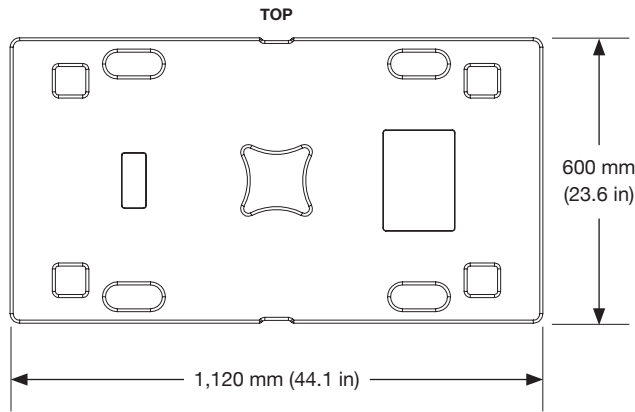

## HIGHLIGHTS

- Vertical transport cart for SRX922
- Support for two cabinets
- Truck-friendly dimensions
- Built-in stacking features for easy storage
- Heavy duty casters
- One black ratchet strap included

## DESCRIPTION

The SRX922 VT Vertical Transporter is a robust and lightweight cart assembly designed for vertically transporting two SRX922 loudspeaker cabinets. Constructed from outdoor-grade birch plywood, the SRX922 VT measures 1,120 mm (44.1 in) in width and 600 mm (23.6 in) in depth. The transporter consists of two main components: a bottom cart and a top lid. The top lid stabilizes the stacked cabinets and provides a flat surface for stacking additional equipment during transport. A 50 mm (2 in) wide black ratchet strap is included to secure the complete assembly. When not in use, multiple carts can be stacked together for efficient storage using the built-in storage stacking features. For individual SRX922 cabinet transport, an accessory caster board and cover (SRX922 ACC) are available. For additional information on the SRX922 VT and related use cases, refer to the **SRX900 Rigging Manual**.

**DIMENSIONS**

**TECHNICAL SPECIFICATIONS**

**PHYSICAL**

**Construction :** Exterior-grade birch plywood

**Finish :** Duraflex™

**Dimensions (H x W x D)<sup>1</sup> :** 207 mm x 1,120 mm x 600 mm  
(8.1 in x 44.1 in x 23.6 in)