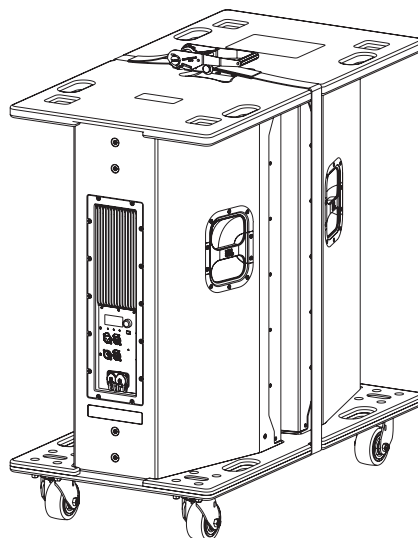

# SRX922 VT

Vertical Transporter for SRX922

## HIGHLIGHTS

- Vertical transport cart for SRX922
- Support for two cabinets
- Truck-friendly dimensions
- Built-in stacking features for easy storage
- Heavy duty casters
- One black ratchet strap included

## DESCRIPTION

The SRX922 VT Vertical Transporter is a robust and lightweight cart assembly designed for vertically transporting two SRX922 loudspeaker cabinets. Constructed from outdoor-grade birch plywood, the SRX922 VT measures 1,120 mm (44.1 in) in width and 600 mm (23.6 in) in depth. The transporter consists of two main components: a bottom cart and a top lid. The top lid stabilizes the stacked cabinets and provides a flat surface for stacking additional equipment during transport. A 50 mm (2 in) wide black ratchet strap is included to secure the complete assembly. When not in use, multiple carts can be stacked together for efficient storage using the built-in storage stacking features. For individual SRX922 cabinet transport, an accessory caster board and cover (SRX922 ACC) are available. For additional information on the SRX922 VT and related use cases, refer to the **SRX900 Rigging Manual**.

**DIMENSIONS**

**TECHNICAL SPECIFICATIONS**

**PHYSICAL**

**Construction :** Exterior-grade birch plywood

**Finish :** Duraflex™

**Dimensions (H x W x D)<sup>1</sup> :** 207 mm x 1,120 mm x 600 mm  
(8.1 in x 44.1 in x 23.6 in)