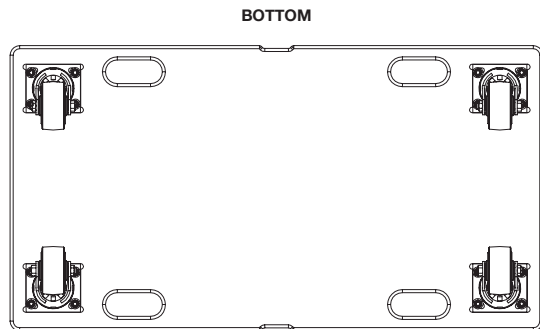

## HIGHLIGHTS

- Vertical transport cart for SRX922
- Support for two cabinets
- Truck-friendly dimensions
- Built-in stacking features for easy storage
- Heavy duty casters
- One black ratchet strap included

## DESCRIPTION

The SRX922 VT Vertical Transporter is a robust and lightweight cart assembly designed for vertically transporting two SRX922 loudspeaker cabinets. Constructed from outdoor-grade birch plywood, the SRX922 VT measures 1,120 mm (44.1 in) in width and 600 mm (23.6 in) in depth. The transporter consists of two main components: a bottom cart and a top lid. The top lid stabilizes the stacked cabinets and provides a flat surface for stacking additional equipment during transport. A 50 mm (2 in) wide black ratchet strap is included to secure the complete assembly. When not in use, multiple carts can be stacked together for efficient storage using the built-in storage stacking features. For individual SRX922 cabinet transport, an accessory caster board and cover (SRX922 ACC) are available. For additional information on the SRX922 VT and related use cases, refer to the **SRX900 Rigging Manual**.

**DIMENSIONS**

**TECHNICAL SPECIFICATIONS**

**PHYSICAL**

**Construction :** Exterior-grade birch plywood

**Finish :** Duraflex™

**Dimensions (H x W x D)<sup>1</sup> :** 207 mm x 1,120 mm x 600 mm  
(8.1 in x 44.1 in x 23.6 in)